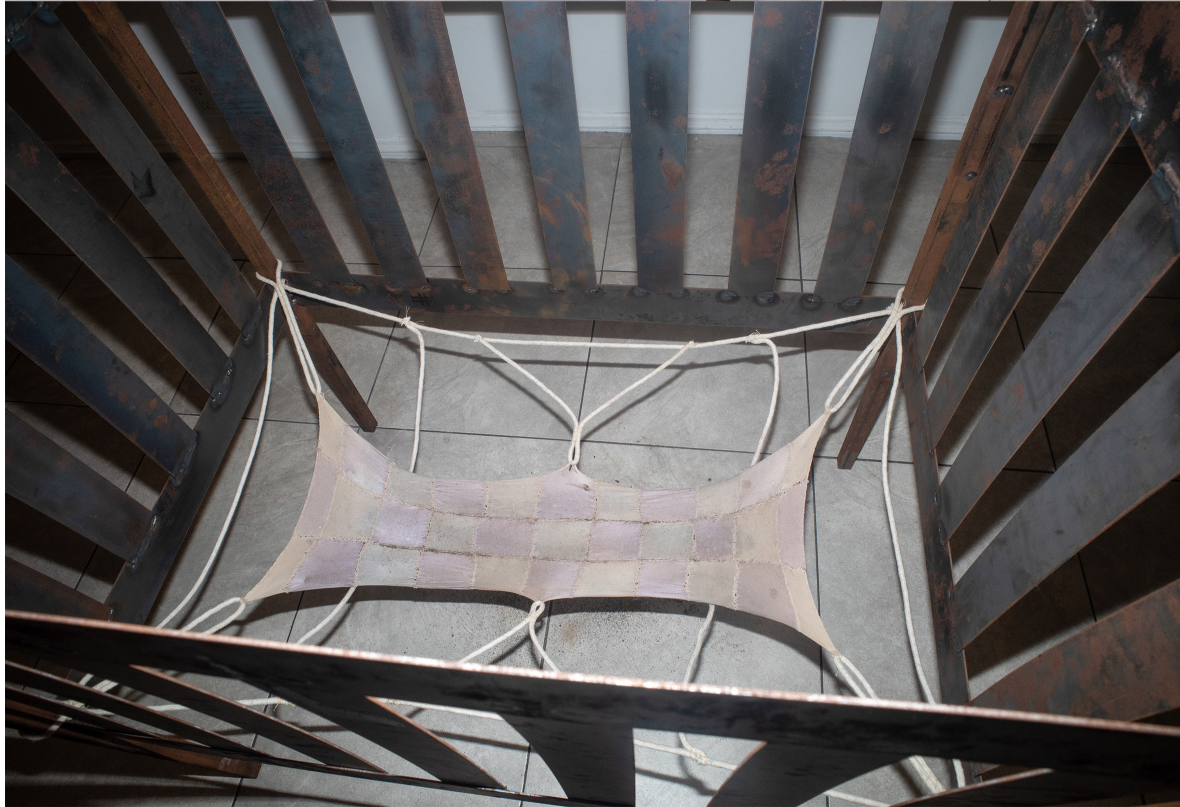

Kael Frank Portfolio 2024

A bed to soil, 2023. Steel, soil, nylon stockings, hair, metal shavings, rope. Dimensions variable.

Teddy, 2024. Mixed media. 6"x 6"

Spinal-tap, 2023. Chemically treated bones, steel, maple. 5' x 2" x 8"

Untitled (Castle), 2023. Cast bronze, cherry.

If not in the flesh, then by the skin of my teeth,
2023. Cast bronze, sand. Dimensions variable.

Pupa, 2023. Nylon stocking, wax, steel.

Tension, 2023. Nylon stockings, rope, hair, soil, steel shavings. 2' x 3'.

Holding Hands, 2023. Cast wax. 4" x 6" x 2"

(Center) *Derma-*, 2024. Mixed media. 2' x 2' x 41"

Wire Mother/Cloth Mother (Touch-box), 2024.
Exterior: Wood, rubber latex, leather. Interior:
Mixed media. 19" x 13" x 43".