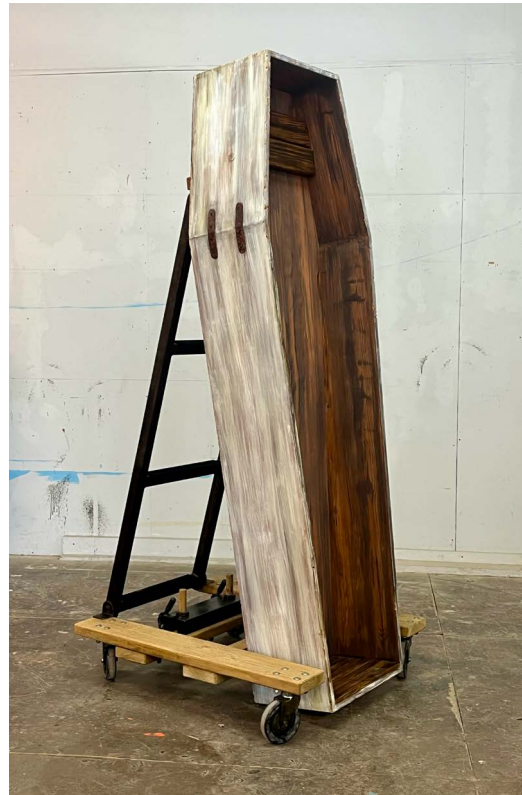

Kael Frank Portfolio 2026

Dead Outlaw, 2025
WOODEN COFFIN, FAUX RIFLE
Painting and weathering

(Top view)

Dead Outlaw, 2025
BOUQUET OF MICROPHONES
Assembly and label design

Dead Outlaw, 2025
APOTHECARY CABINET, BOTTLES
Painting and weathering, label design, assembly

Whoopi Goldberg Interview, 2025
"FLOATING" CLOUD COUCH, OTTOMAN
Assembly of wire frame and cotton surface